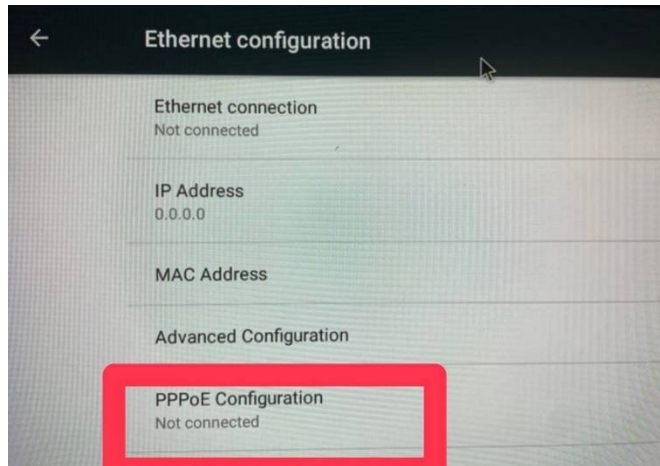

## How to Manually Log in Internet IMB-08

Click this twice to enter your account and password, and you should be able to access the Internet. Please try it.

If you want to enter the IP address setting in the penultimate one, DHCP is originally checked by default.